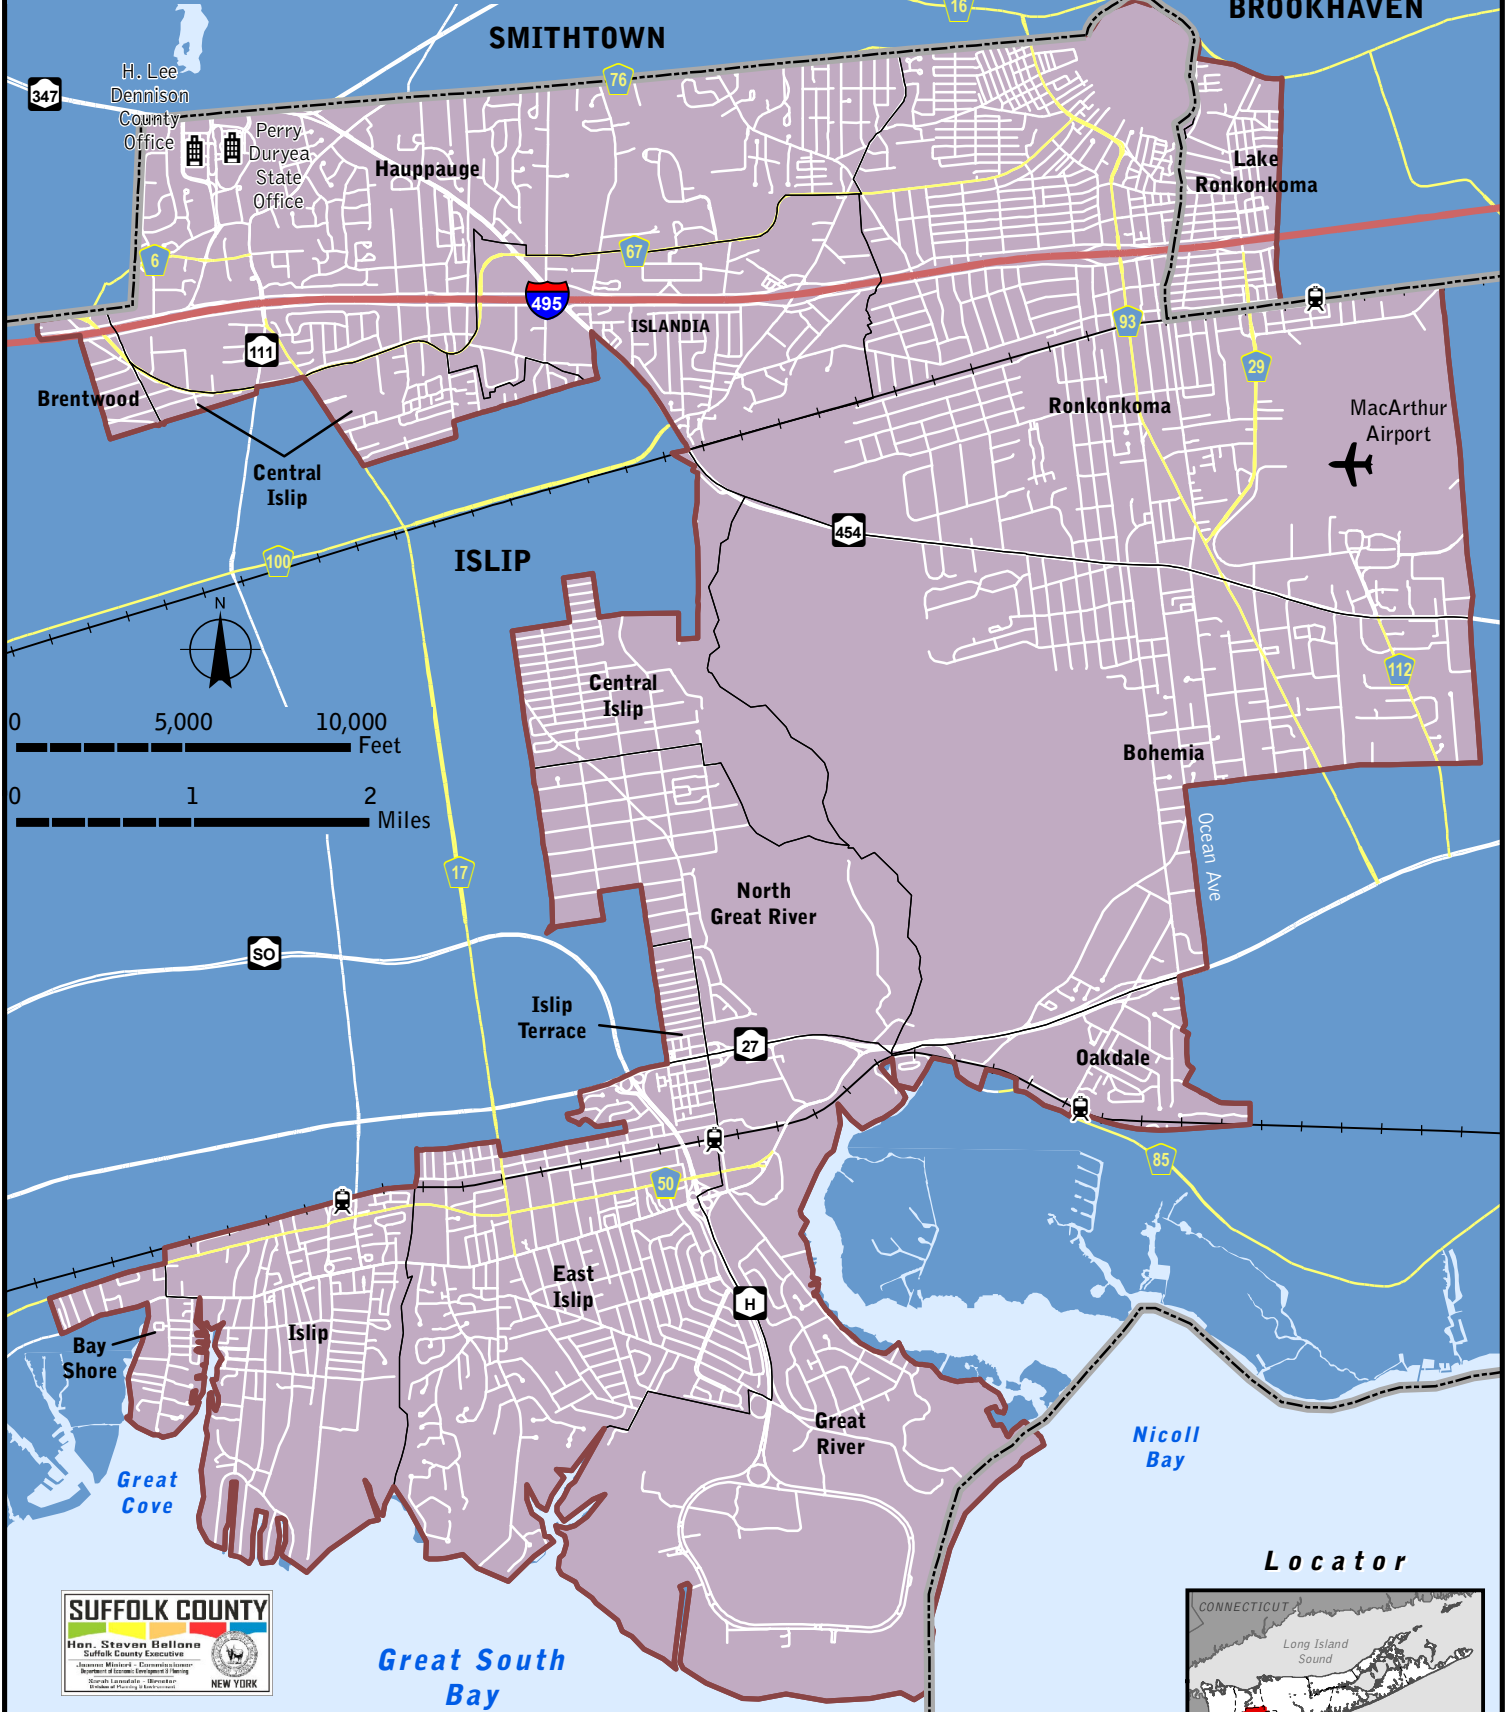

SUFFOLK COUNTY LEGISLATIVE DISTRICT 10

Towns of Islip & Brookhaven Suffolk County, New York

Source: Suffolk County Board of Elections; US Census Bureau; NYS Office of Information Technology Services
Map is subject to revision. This map is not to be used for surveying, conveyance of land, or other precise purposes.