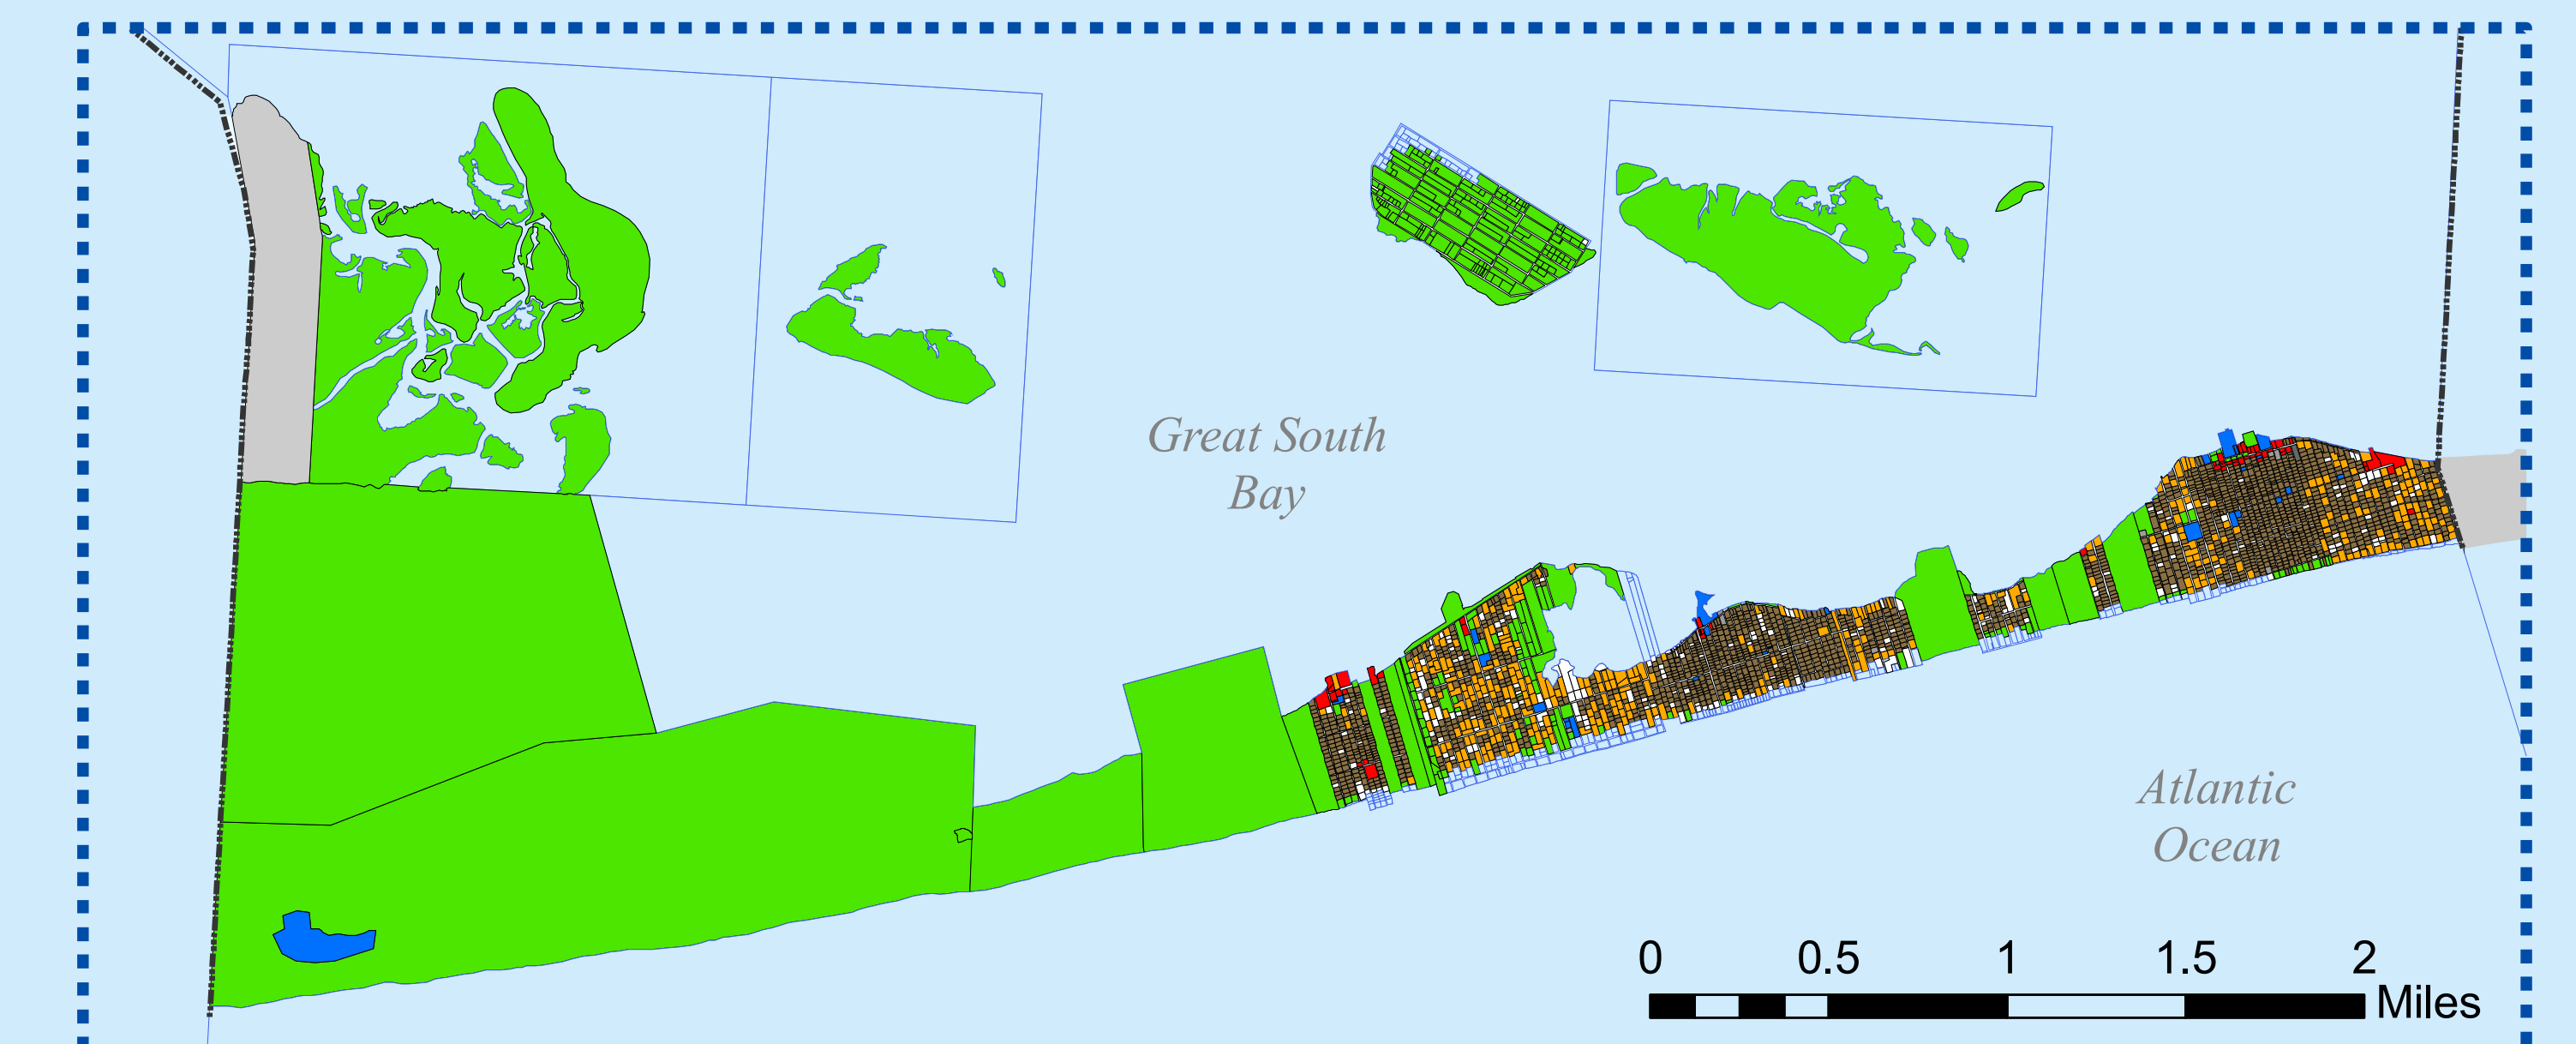

TOWN OF ISLIP

2007 EXISTING LAND USE

Town of Islip
Suffolk County, New York

0 0.25 0.5 1 1.5 2 Miles

...LEGEND...

- Low Density Residential
- Medium Density Residential
- High Density Residential
- Commercial
- Industrial
- Institutional
- Recreation and Open Space
- Agricultural
- Vacant
- Transportation
- Utilities
- Waste Handling and Management
- Underwater Land

Babylon

Map is subject to revision. This map is not to be used for surveying, conveyance of land or other precise purposes. Tax map base provided courtesy of Real Property Tax Service Agency.

*excerpted from (F.O.I.L.) the provisions of the Freedom of Information Law (Public Officers Law Article 6 Section 84-90) by section 87.2.g

Brookhaven

Great South Bay

SEE INSET

INSET

0 0.5 1 1.5 2 Miles