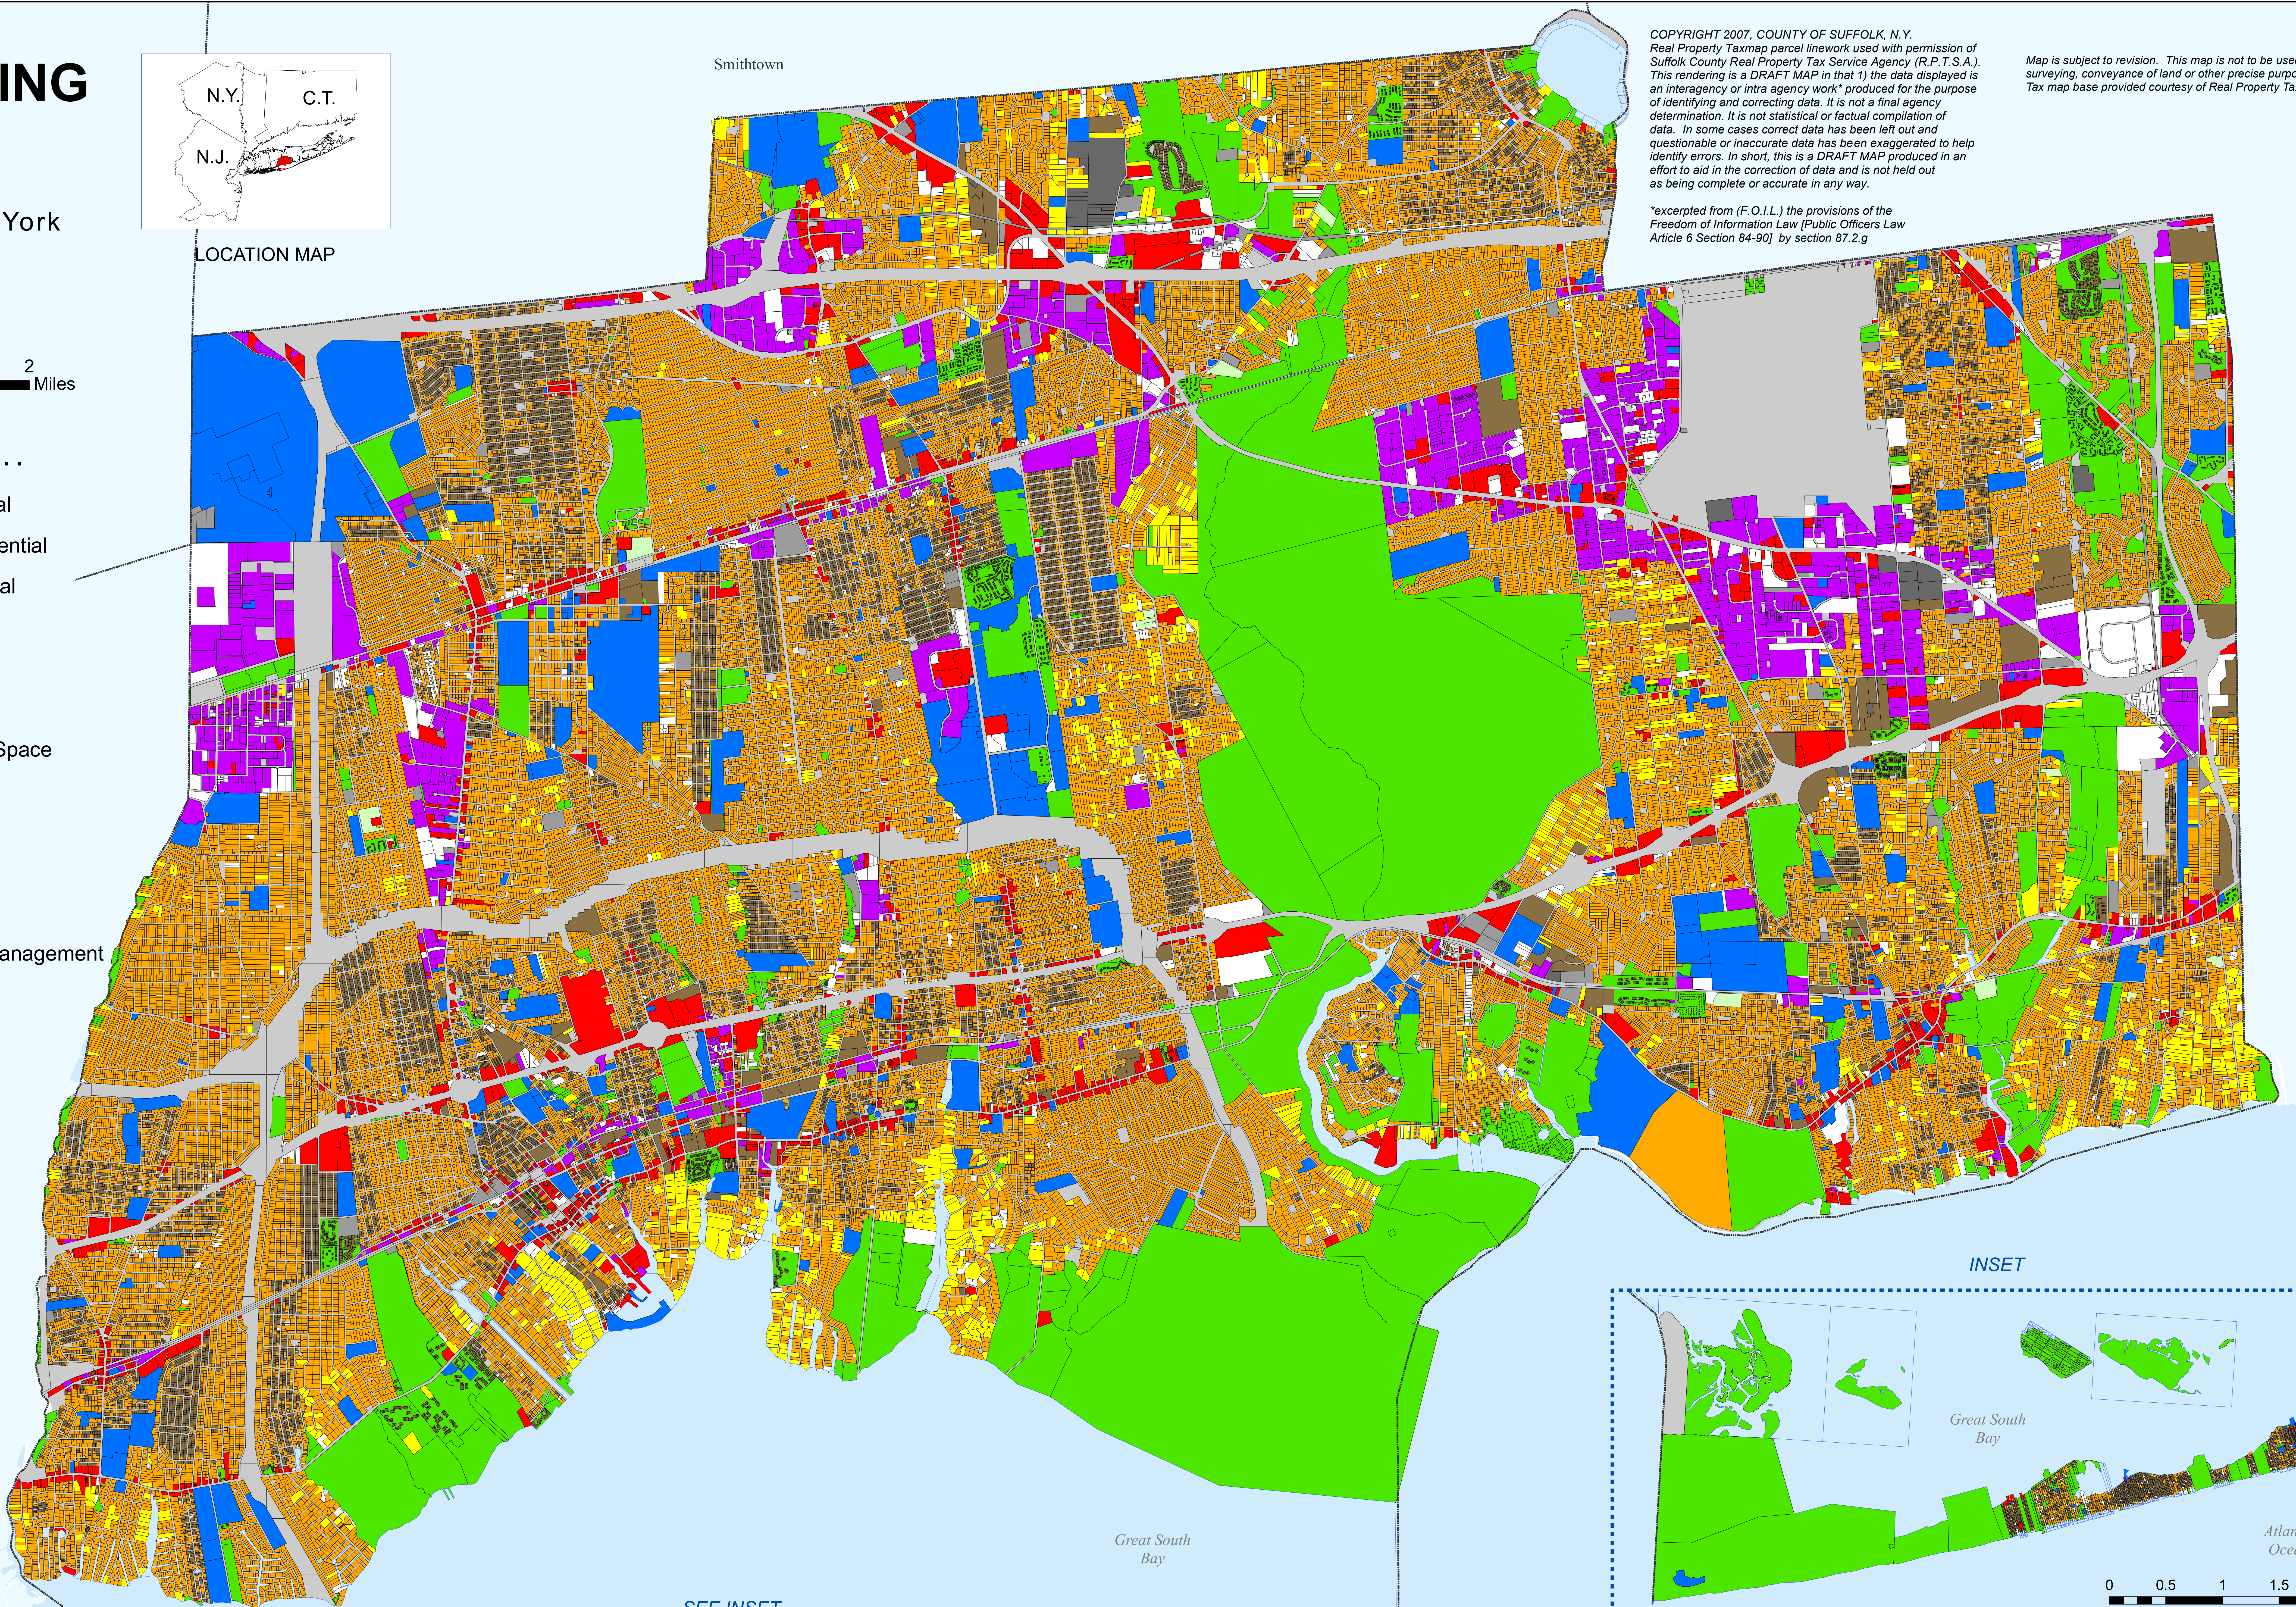

TOWN OF ISLIP

2007 EXISTING LAND USE

Town of Islip
Suffolk County, New York

0 0.25 0.5 1 1.5 2 Miles

...LEGEND...

- Low Density Residential
- Medium Density Residential
- High Density Residential
- Commercial
- Industrial
- Institutional
- Recreation and Open Space
- Agricultural
- Vacant
- Transportation
- Utilities
- Waste Handling and Management
- Underwater Land

Babylon